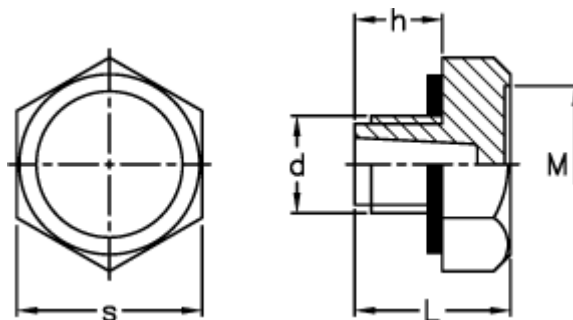

Data Sheet

Article number: 2311058292

Description: E+G Plug
TN.26x1.5

Measures

d = M26x1,5

h = 12

L = 20

M = 25.0

s = 32

Tightening torque N m = 10 to 12